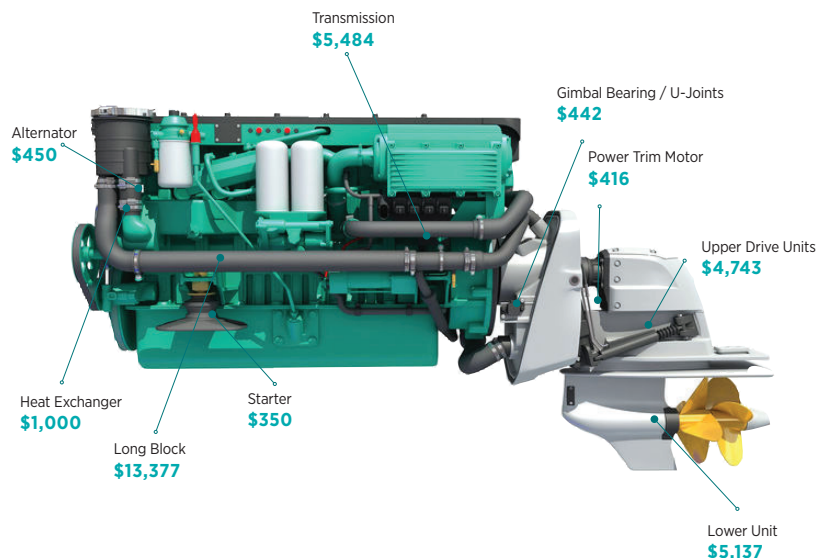

VEHICLE SERVICE CONTRACT

Breakdowns Can Break the Bank

Fixing a boat can cost more than fixing an automobile. Marine engine repair can be upwards of \$10,000; transmission repairs more than \$5,000. Protect your investment, protect your wallet — and protect your sanity — with reliable coverage from **RpmPlus Marine**.